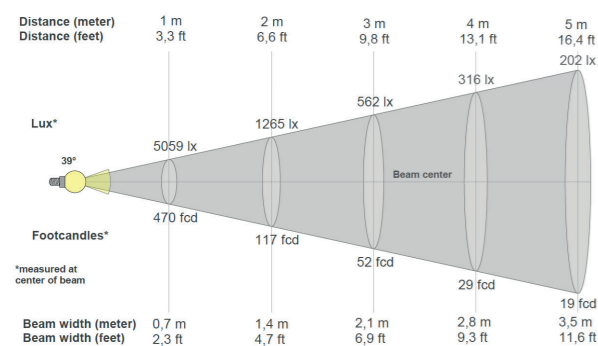

Sintra

3-Phase Track Light

CE	RoHS	90°	355°	IP 20					
System Power	7W			15W			27W		
CRI	>90Ra								
CCT	2700k	3000K	4000k	2700k	3000K	4000k	2700k	3000K	4000k
System Lumen	636lm	603lm	775lm	1013lm	1202lm	1309lm	2278lm	2504lm	2764lm
System Efficacy	91lm/W	86lm/W	111lm/W	68lm/W	80lm/W	87lm/W	84lm/W	93lm/W	102lm/W
LOR	>85%								
Driver	Dimmable Driver (included)			Dimmable Driver (included)			Dimmable Driver (included)		
SDCM	3								
L+B values (50.000 hr)	L80B10 (50.000h)								