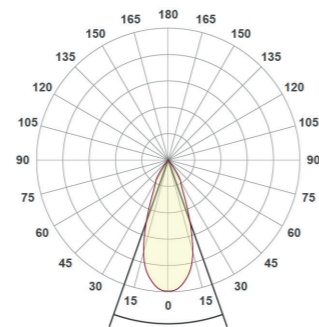

Sintra

3-Phase Track Light

CE	RoHS	90°	355°	IP 20					
System Power	7W			15W			27W		
CRI	>90Ra								
CCT	2700k	3000K	4000k	2700k	3000K	4000k	2700k	3000K	4000k
System Lumen	636lm	603lm	775lm	1013lm	1202lm	1309lm	2278lm	2504lm	2764lm
System Efficacy	91lm/W	86lm/W	111lm/W	68lm/W	80lm/W	87lm/W	84lm/W	93lm/W	102lm/W
LOR	>85%								
Driver	Dimmable Driver (included)			Dimmable Driver (included)			Dimmable Driver (included)		
SDCM	3								
L+B values (50.000 hr)	L80B10 (50.000h)								